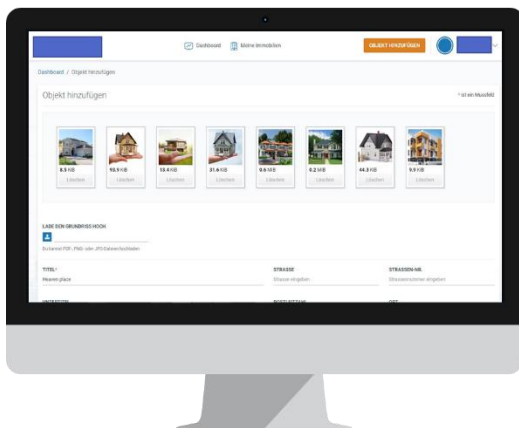

Challenges

- › Manage over 100,000 visitors with 25,000+ new properties added every month
- › Dynamic listing of rental property
- › Slower resolution to rental booking processes for business to business (B2B), business to consumer (B2C) processes
- › User & content management

- › Managing multiple listings of properties offered for sale and rent
- › Online housing event publishing to social media
- › Powerful property search engine
- › Integration with digital payments, property maps, user registration, subscriptions, loan calculators and dynamic reports.

Industry Segment

Real Estate

Customer Profile

Europe-based largest real estate company

Technology and Tools

- › Azure
- › SQL Server
- › ASP.NET Core
- › C#
- › Bootstrap
- › Microsoft Visual Studio
- › HTML5/CSS3
- › jQuery Framework